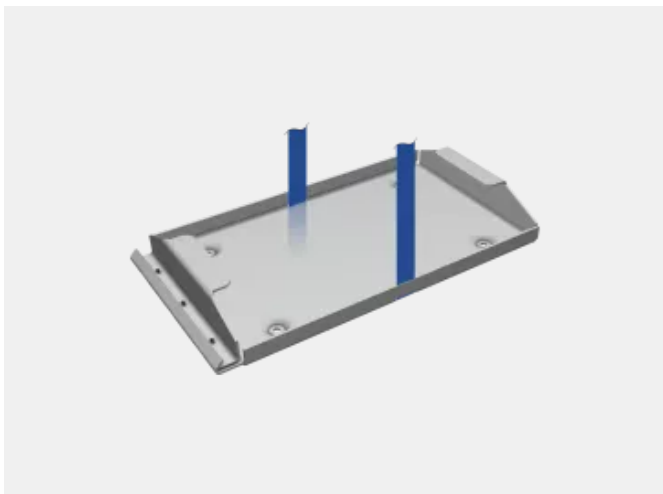

Product information sheet

Product number: 1051009041

Date: 14.10.2025

Page: 1/2

G4 Mounting plate pro 100 Ah

The G4 mounting plate pro enables simple and secure mounting of G4 lithium batteries in vehicles.

- // Simple installation
- // Secure and stable fixing of the G4 battery

The G4 mounting plate pro is used to mount G4 series lithium batteries securely in the vehicle interior. The robust stainless steel retaining brackets ensure a stable and secure fit for the battery, while the accompanying tensioning strap provides additional safety.

Product information sheet

Product number: 1051009041

Date: 14.10.2025

Page: 2/2

Technical Information

Capacity	100 Ah (1,280 Wh) *
Dimensions (L x W x H)	356.5 x 202 x 50 mm
Weight	1.62 kg

*In the chosen option