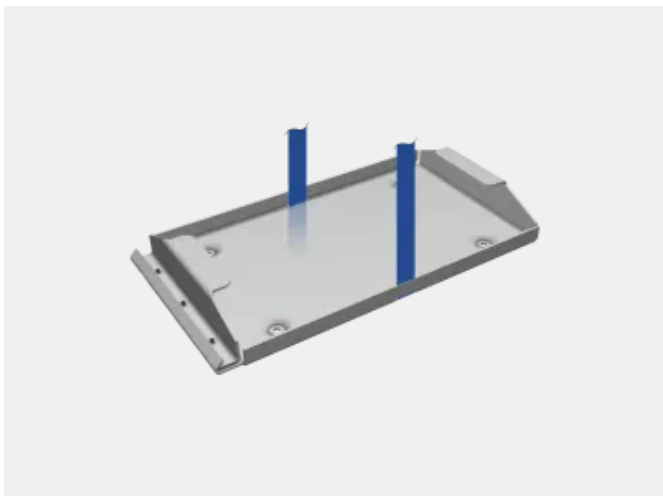

Product information sheet

Product number: 1051009041

Date: 27.06.2026

Page: 1/2

G4 Mounting plate pro 100 Ah

The G4 mounting plate pro enables simple and secure mounting of G4 lithium batteries in vehicles.

- // Simple installation
- // Secure and stable fixing of the G4 battery

The G4 mounting plate pro is used to mount G4 series lithium batteries securely in the vehicle interior. The robust stainless steel retaining brackets ensure a stable and secure fit for the battery, while the accompanying tensioning strap provides additional safety.

Product information sheet

Product number: 1051009041

Date: 27.06.2026

Page: 2/2

Technical Information

Capacity	100 Ah (1,280 Wh) *
Dimensions (L x W x H)	356.5 x 202 x 50 mm
Weight	1.62 kg

*In the chosen option