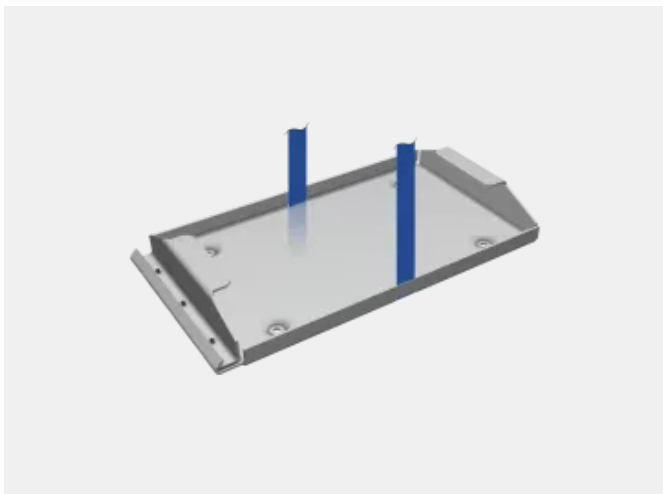

Product information sheet

Product number: 1051009042

Date: 27.06.2026

Page: 1/2

G4 Mounting plate pro 280 Ah

The G4 mounting plate pro enables simple and secure mounting of G4 lithium batteries in vehicles.

- // Simple installation
- // Secure and stable fixing of the G4 battery

The G4 mounting plate pro is used to mount G4 series lithium batteries securely in the vehicle interior. The robust stainless steel retaining brackets ensure a stable and secure fit for the battery, while the accompanying tensioning strap provides additional safety.

Product information sheet

Product number: 1051009042

Date: 27.06.2026

Page: 2/2

Technical Information

Capacity	280 Ah (3,584 Wh)*
Dimensions (L x W x H)	453.5 x 202 x 50 mm
Weight	1.98 kg

*In the chosen option