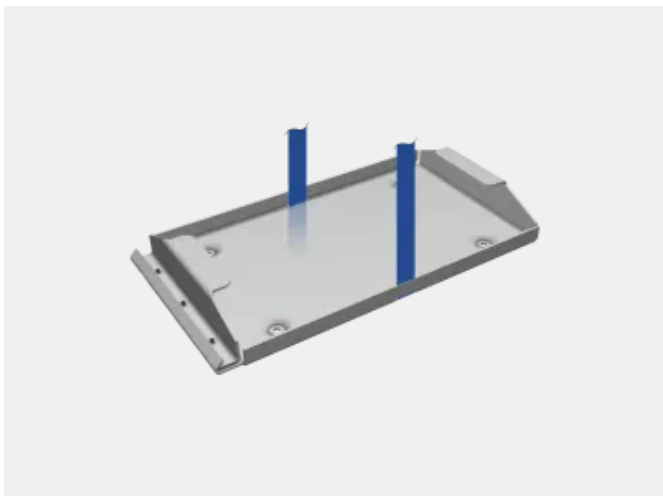

Product information sheet

Product number: 1051009042

Date: 13.05.2026

Page: 1/2

G4 Mounting plate pro 280 Ah

The G4 mounting plate pro enables simple and secure mounting of G4 lithium batteries in vehicles.

- // Simple installation
- // Secure and stable fixing of the G4 battery

The G4 mounting plate pro is used to mount G4 series lithium batteries securely in the vehicle interior. The robust stainless steel retaining brackets ensure a stable and secure fit for the battery, while the accompanying tensioning strap provides additional safety.

Product information sheet

Product number: 1051009042

Date: 13.05.2026

Page: 2/2

Technical Information

Capacity	280 Ah (3,584 Wh)*
Dimensions (L x W x H)	453.5 x 202 x 50 mm
Weight	1.98 kg

*In the chosen option